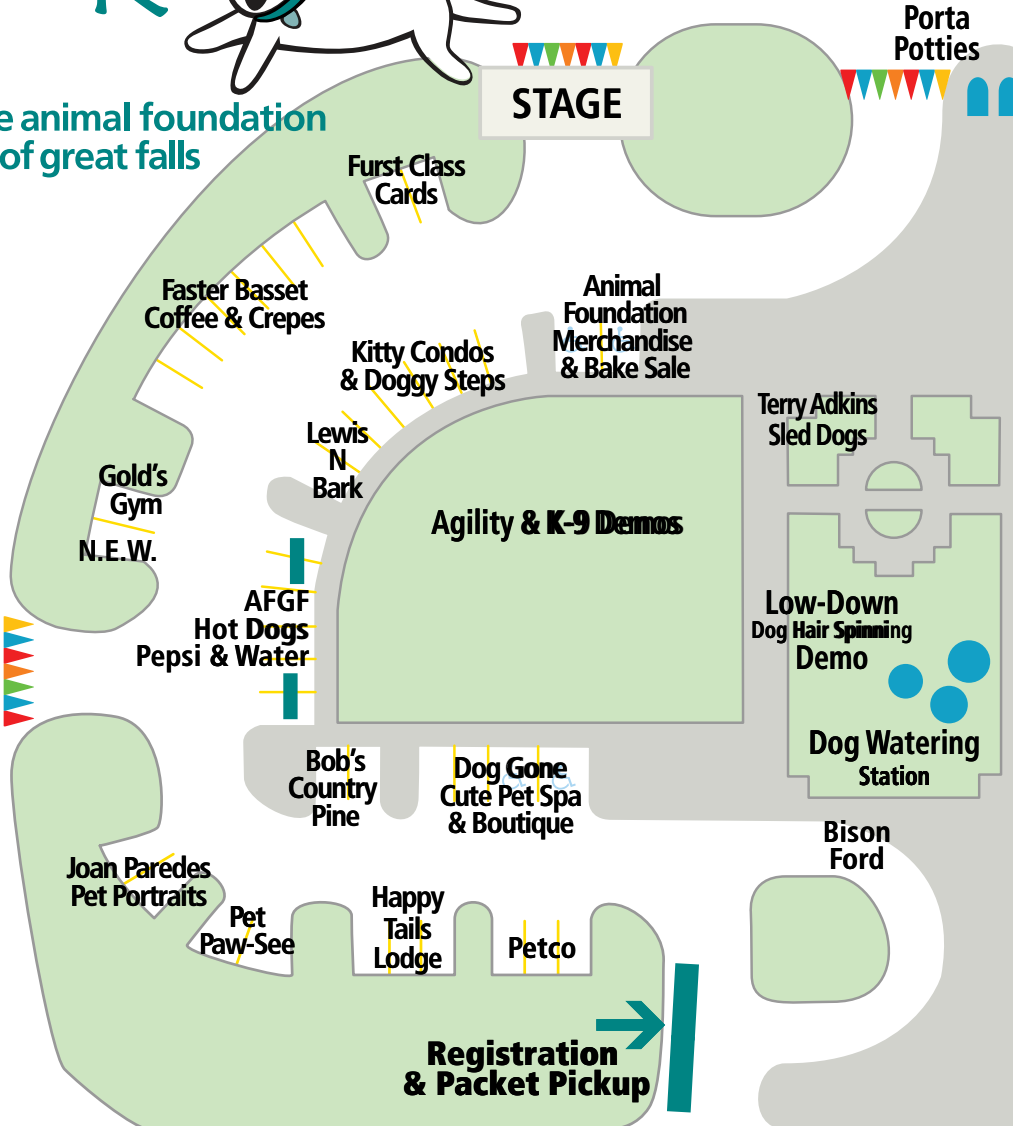

strutyournuttGF.org | theanimalfoundation.org

September 18 2011

SCHEDULE: EVENTS & CONTESTS

- 9:00am Exhibitor Scavenger Hunt Begins
- 10:30am Warm Ups
- 11:00am **STRUT YOUR MUTT Parade Begins!**
- Noon **Dog Agility Demo** by F & L Pet Resort
- 12:15pm Doggie Talent Competition
 - Best Trick
 - Best Kisser
- 12:30pm Smallest Dog/Biggest Dog
 Longest Ears / Longest Tail
- 12:45pm **Malmstrom K-9 Unit Demo**
- 1:00pm Closest Canine / Owner Resemblance
 Best "Patch" Logo Dog Lookalike
- 1:15pm Best Outfit
- 1:30pm **Fashion Show** by Dog Gone Cute Pet Spa & Boutique
- Exhibitor Scavenger Hunt Ends
- 1:45pm Exhibitor Scavenger Hunt Prize Drawings

DEMONSTRATIONS

- 10am-noon Spinning with Dog Hair by Low-Down
- Noon Dog Agility by F & L Pet Resort
- 12:45pm Malmstrom K-9 Unit

the animal foundation of great falls

Pet Lover's Market and Food Fair

OUR SPONSORS

Logos for sponsors include: PETCO FOUNDATION, printingcenterusa.com, GREAT FALLS TRIBUNE, EIKON MEDIA PRODUCTIONS, CINDY CIELUCH PHOTOGRAPHY, DAVIDSON COMPANIES, BIG R STORES, GOLD'S GYM, Renaissance creative, BISON Ford, JONAS SPRINKLERS & FERTILIZER, Trailhead Interactive, NEW, Jody Jakes, Realtor, pepsi, and IDENTITY.

Special thanks also to:
 Best Friends Animal Hospital, Dog Gone Cute Pet Spa & Boutique, F&L Pet Resort, Happy Tails Lodge, KFBB, KRTV, Low-Down, Malmstom K-9 Unit, Montana Editions/Great Falls Engraving, Jesse & Julie O'Hara, The Peak, The Rainbow Senior Living, Rocky Mountain Portables, Shining Mountain Images, Skyline Veterinary Clinic